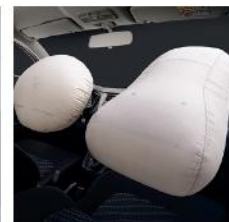

Safety Features with ABS and Dual Airbags